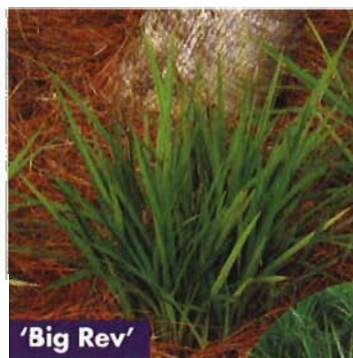

Here are a few of the great varieties available for 2005.

'Tasred'

■ *Dianella tasmanica* 'Tasred' is a wide textured, strappy leaved, ornamental flax lily with beautiful green/red contrasting foliage color. Drought tolerant when established, the plant also tolerates heavy frost and humid conditions, is

evergreen for Zones 8b-11 and has been reported perennial through Zone 6.

■ *Dianella revoluta* 'Little Rev' is a distinctive blue-hued, tough plant with arching, strap-like leaves that have slightly rolled back margins. Its greatest asset is its unique blue color and semi-dwarf habit. It is a great alternative for shrubs, liriopie and ground cover, featuring

'Big Rev'

'Little Rev'

Customers Will Love Summer Wine

SHOW STOPPERS

Spring Meadow Nursery has released physocarpus 'Summer Wine.' An exciting new improvement to Ninebark, it combines the fine texture and compact branching of Physocarpus 'Nana' with the dark foliage of physocarpus 'Diabolo.'