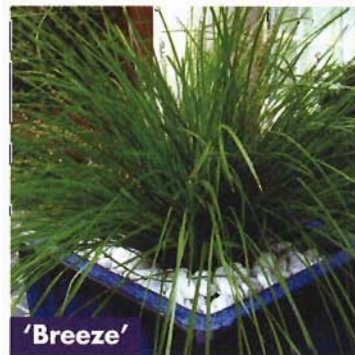

'Breeze'

For more information about the Instant Border system from VersaScapes, visit www.versascapes.com or call 843-849-1272.