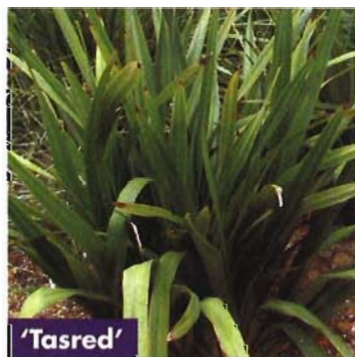

Tough As Nails Border Plants Quick Hits

You may or may not be aware of the new Instant Border system for growing and using border plants and turfgrasses developed by VersaScapes, Mount Pleasant, S.C. It is a unique system allowing consumers and landscapers to easily install an established plant border in curving, winding or straight areas.

Instant Border uses a "strip" planting system and each package contains a ready-to-use, bendable, elongated "plug" of healthy, established border-type plant. Each unit yields 6.5 feet of planting material and each flat holds up to four strips. The system offers many benefits for both professionals and home gardeners.

Here are a few of the great varieties available for 2005.

■ *Dianella tasmanica* 'Tasred' is a wide textured, strappy leaved, ornamental flax lily with beautiful green/red contrasting foliage color. Drought tolerant when established, the plant also tolerates heavy frost and humid conditions, is

evergreen for Zones 8b-11 and has been reported perennial through Zone 6.

■ *Dianella revoluta* 'Little Rev' is a distinctive blue-hued, tough plant with arching, strap-like leaves that have slightly rolled back margins. Its greatest asset is its unique blue color and semi-dwarf habit. It is a great alternative for shrubs, liriopie and ground cover, featuring